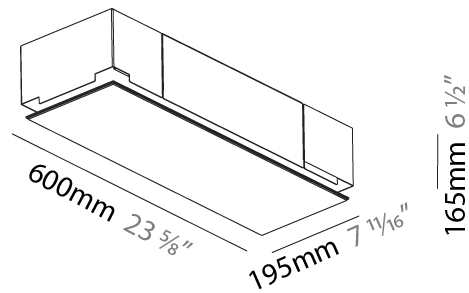

GENERAL

Series: Pi2
Subseries: Pi2 Whiteline
Brand: Prolicht
Division: Architectural
Mounting Type: Trimless
Mounting Location: Ceiling
Subcategory: Ambient

PHYSICAL

Shape: Rectangle
Length (mm): 600
Length (in): 23 5/8
Width (mm): 195
Width (in): 7 11/16
Depth (mm): 165
Depth (in): 6 1/2
Ceiling Thickness (mm): 10 / 12.5 / 15 / 25 / 30
Ceiling Thickness (in): 3/8 or 1/2 or 9/16 or 1 or 1 3/16
Min. Recessing Depth (mm): 180
Min. Recessing Depth (in): 7 1/16
Light Distribution: Direct
Weight (kg): 4.2
Weight (lbs): 9.24
Diffuser: PMMA - Opal
Fixture Material: Extruded Aluminum / Steel
Cut-out Measurements: 635mm / 25" x 230mm / 9 1/16"
Upon Request: Unique Sizes Unique Ceiling Thickness Unique Mounting Depth Spot Inserts

ELECTRICAL

Lamp Type: LED (Zhaga Standard)
Total Output Wattage (W): 19.1
Dimming: [Tri-Mode (Non-Dimming and Phase Dimming (120Vac only) and 0-10V Dimming)](#)
Driver Included: Yes
Driver Location: Integrated
Driver Type: Constant Current - Universal
Driver Class: Class 2
Input Voltage (V): 120 - 277
Constant Current (MA): 500

LED

[Color Temperature (°K): 3000 / 3500 / 4000](#)
Max. Delivered Lumen (lm): 1430 / 1538 / 1570
CRI: >80 CRI
Efficiency (%): 58.2
Lamp Life (hrs): 50000
Upon Request: RGB-W Tunable White Special Color Temperature CRI90

OPTICAL

RATINGS AND CERTIFICATIONS

Certified By: Certified for North American Standards
IP rating: IP20