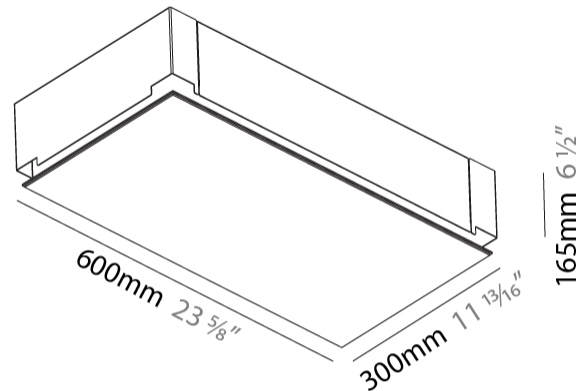

#### PHYSICAL

Shape: Rectangle  
Length (mm): 600  
Length (in): 23 5/8  
Width (mm): 300  
Width (in): 11 13/16  
Depth (mm): 165  
Depth (in): 6 1/2  
Ceiling Thickness (mm): 10 / 12.5 / 15 / 25 / 30  
Ceiling Thickness (in): 3/8 or 1/2 or 9/16 or 1 or 1 3/16  
Min. Recessing Depth (mm): 180  
Min. Recessing Depth (in): 7 1/16  
Light Distribution: Direct  
Weight (kg): 6.557  
Weight (lbs): 14.53  
Diffuser: PMMA - Opal  
Fixture Material: Extruded Aluminum / Steel  
Cut-out Measurements: 635mm / 25" x 335mm / 13 3/16"  
Upon Request: Unique Sizes Unique Ceiling Thickness Unique Mounting Depth Spot Inserts

#### RATINGS AND CERTIFICATIONS

Certified By: Certified for North American Standards  
IP rating: IP20

180mm  
7 1/16"

635mm x 335mm  
25" x 13 3/16"

10 | 12 1/2 | 15 | 25 | 30mm  
3/8" | 1/2" | 9/16" | 1" | 1 3/16"